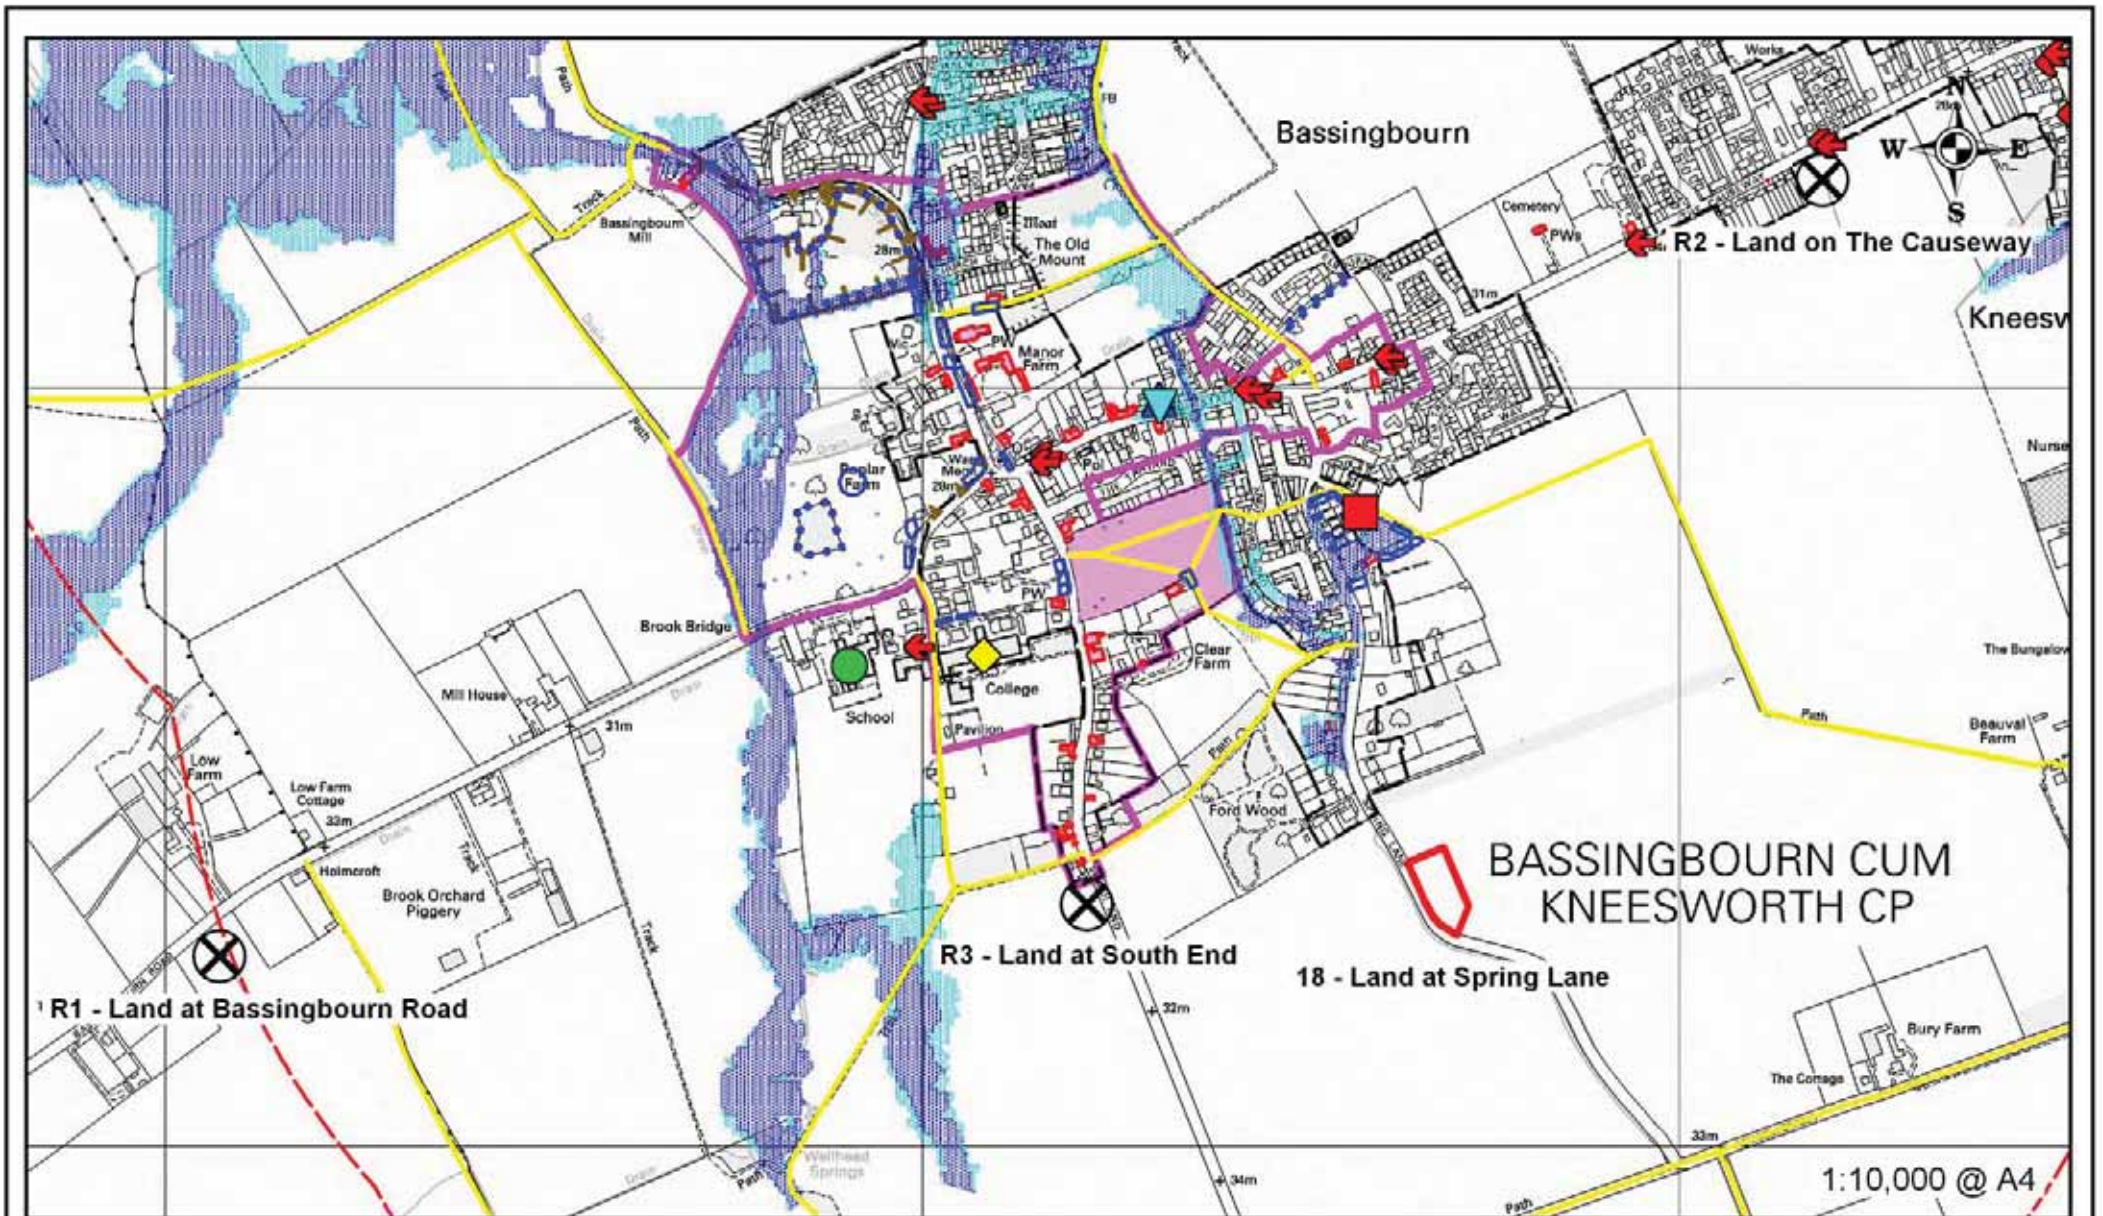

Willingham Map 1 of 2 - Location Map

Willingham Map 2 of 2 Location Map

Reproduced from the Ordnance Survey Mapping with the permission of the Controller of Her Majesty's Stationery Office © Crown Copyright. Unauthorised reproduction infringes Crown Copyright and may lead to prosecution or civil proceedings. SDCDC Licence 10002090 (2009)

Willingham Map 1 of 2 - Constraints Map

Willingham Map 2 of 2 Constraints Map

Reproduced from the Ordnance Survey Mapping with the permission of the Controller of Her Majesty's Stationery Office © Crown Copyright. Unauthorised reproduction infringes Crown Copyright and may lead to prosecution or civil proceedings. SDCDC Licence 10002090 (2009)

Bassingbourn Location Map

Bassingbourn Constraints Map

1:5000 @ A4

Harston Location Map

Reproduced from the Ordnance Survey Mapping with the permission of the Controller of Her Majesty's Stationery Office © Crown Copyright. Unauthorised reproduction infringes Crown Copyright and may lead to prosecution or civil proceedings. SDCDC Licence 10002090 (2009)

Meldreth Location Map

Meldreth Constraints Map